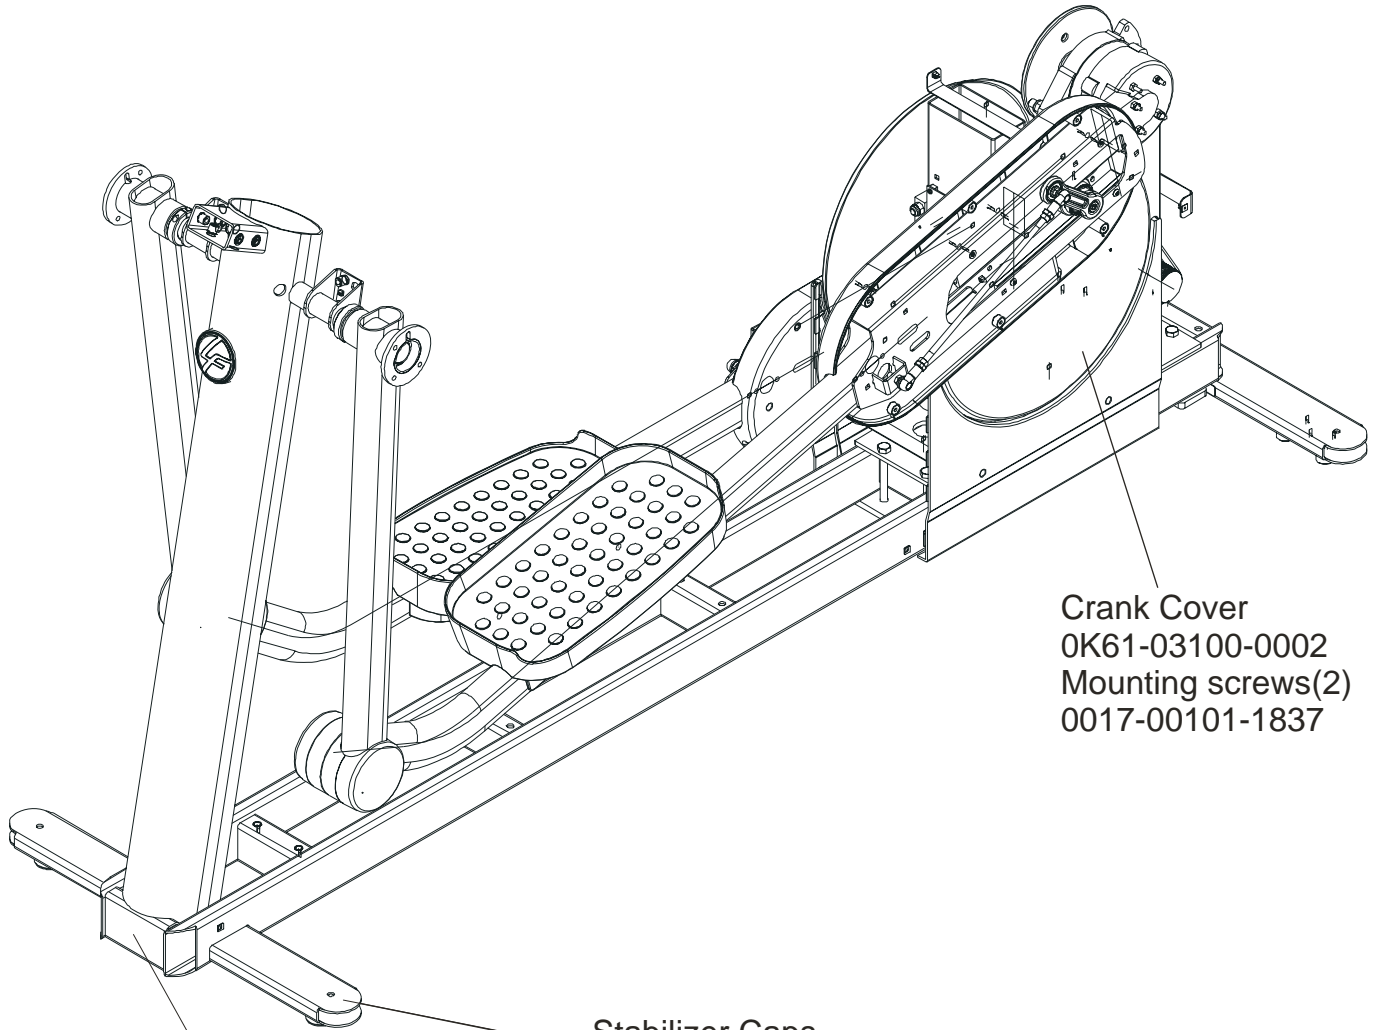

ARCTIC SILVER QUIET DRIVE 95XE
Crank Cover and Lower Caps

95XE-0XXX-05
S/N XHM074504931

Crank Cover
OK61-03100-0002
Mounting screws(2)
0017-00101-1837

Stabilizer Caps
OK62-01003-0000(4)

Front Frame Cap
OK62-01004-0002
(Stealth Gray)
Mounting Screws
0017-00101-1795(2)